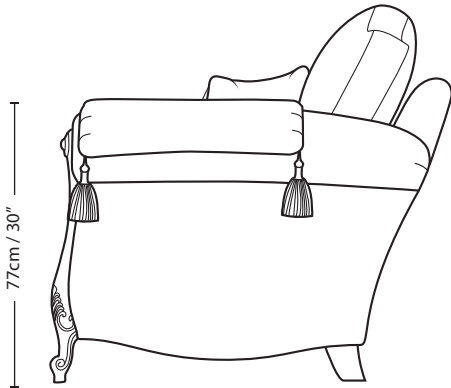

FLORENCE

3.5 SEATER

—29cm / 11.5"— | 183cm / 72" | —29cm / 11.5"—

77cm / 30"

100cm / 40"

51cm / 20"

77cm / 30"

244cm / 96"

| Overall Height | Overall Width | Overall Depth | Arm Height | Back Height of Frame | Seat Height | Arm Width | Inside Width Arm to Arm | Seat Depth to Cushions | Seat Depth no Cushions |
|----------------|---------------|---------------|------------|----------------------|-------------|--------------|-------------------------|------------------------|------------------------|
| 100cm / 40" | 244cm / 96" | 99cm / 39" | 77cm / 30" | 77cm / 30" | 51cm / 20" | 29cm / 11.5" | 183cm / 72" | 58cm / 23" | 74cm / 29" |

Seating sizes vary to a great extent and particularly wherever there are soft cushions involved, this is magnified with front of seat to back cushion depths, whilst formal back cushions will vary with age and plumping. It is essential to note that scatter back cushion depths will adjust from which point you measure, overtime and with plumping, the accurate measurement does not exist as it will resize each and every time you enjoy its comfort.